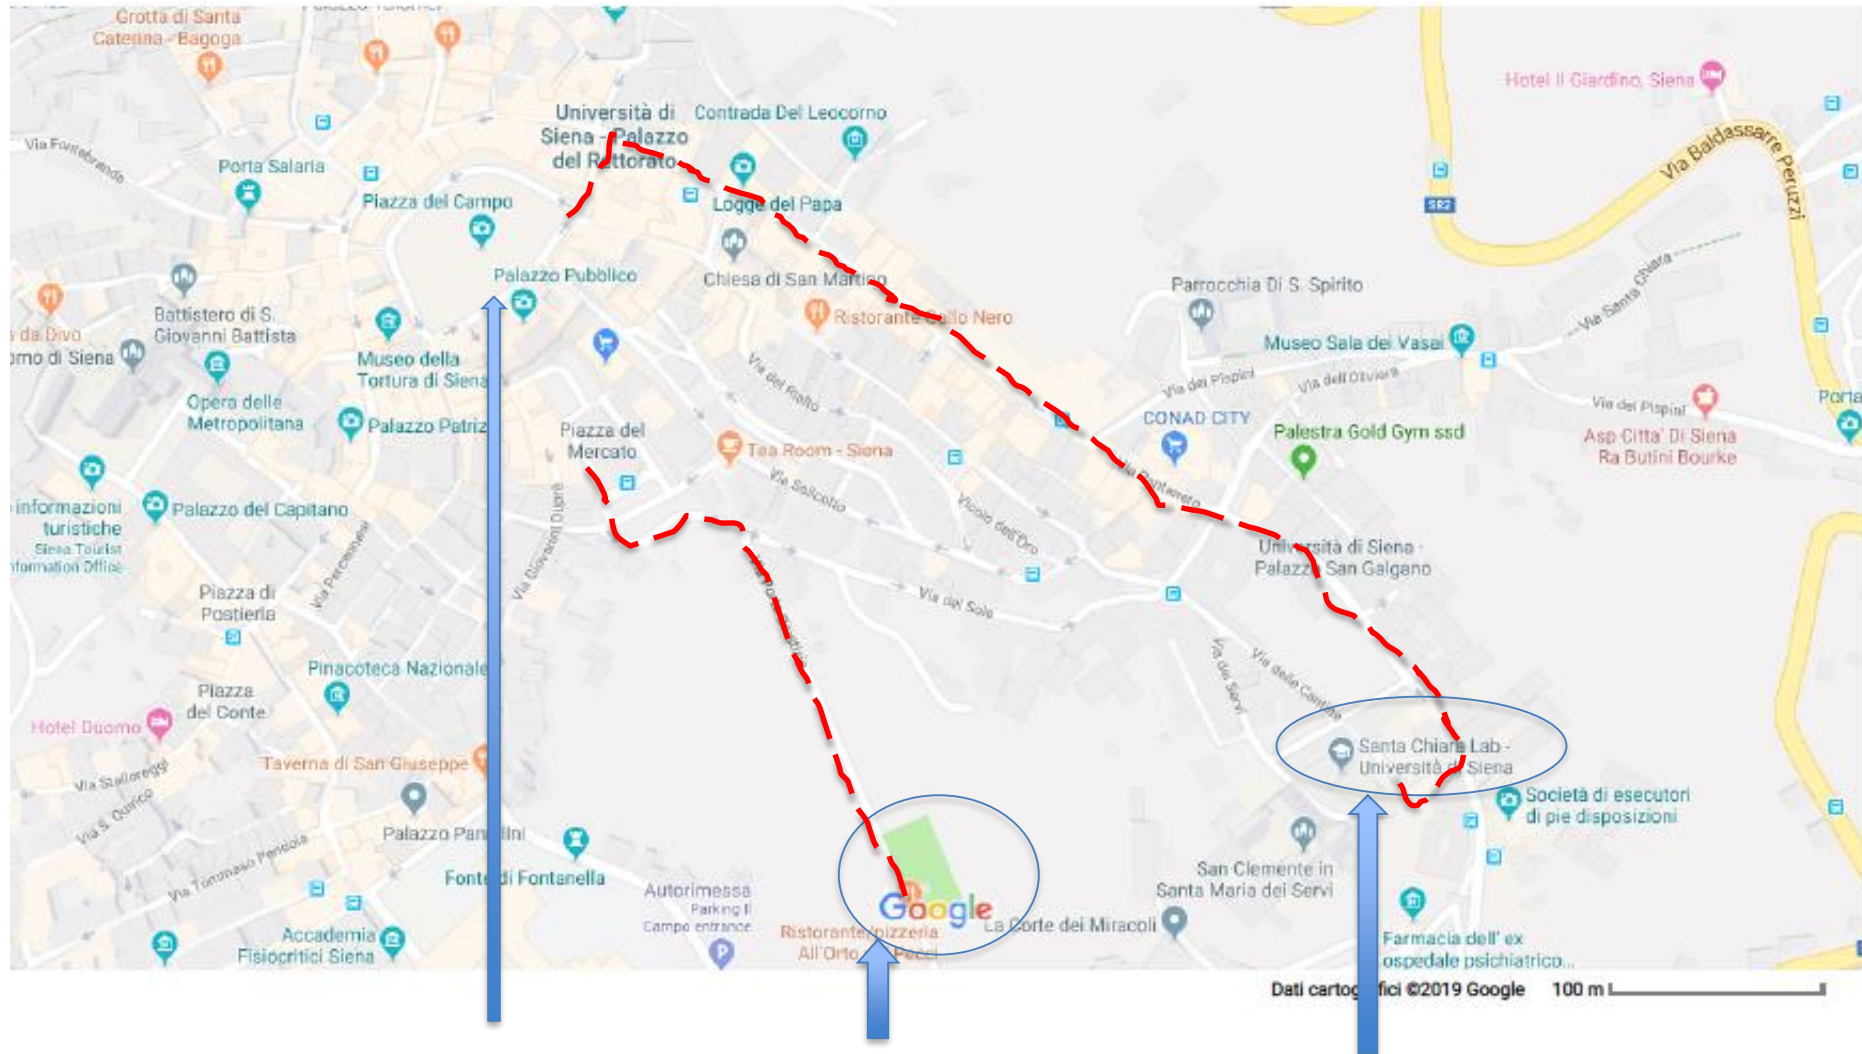

## Map of Siena – City center – South-Est area

**To reach the Santa Chiara Lab:** From piazza follow Via Banchi di Sotto, Via Pantaneto and Via Roma. Then few meters of Via delle Cantine and you will find on the left side some stairs arriving t the main entrance of the Santa Chiara Lab.

**To reach the Orto de Pecci:** From Piazza del Mercato (that is the square on the back of Palazzo Pubblico in Piazza del Campo) follow Via del Sole and then on the right side you will find Via Porta Giustizia. Then enter through the a green iron door.